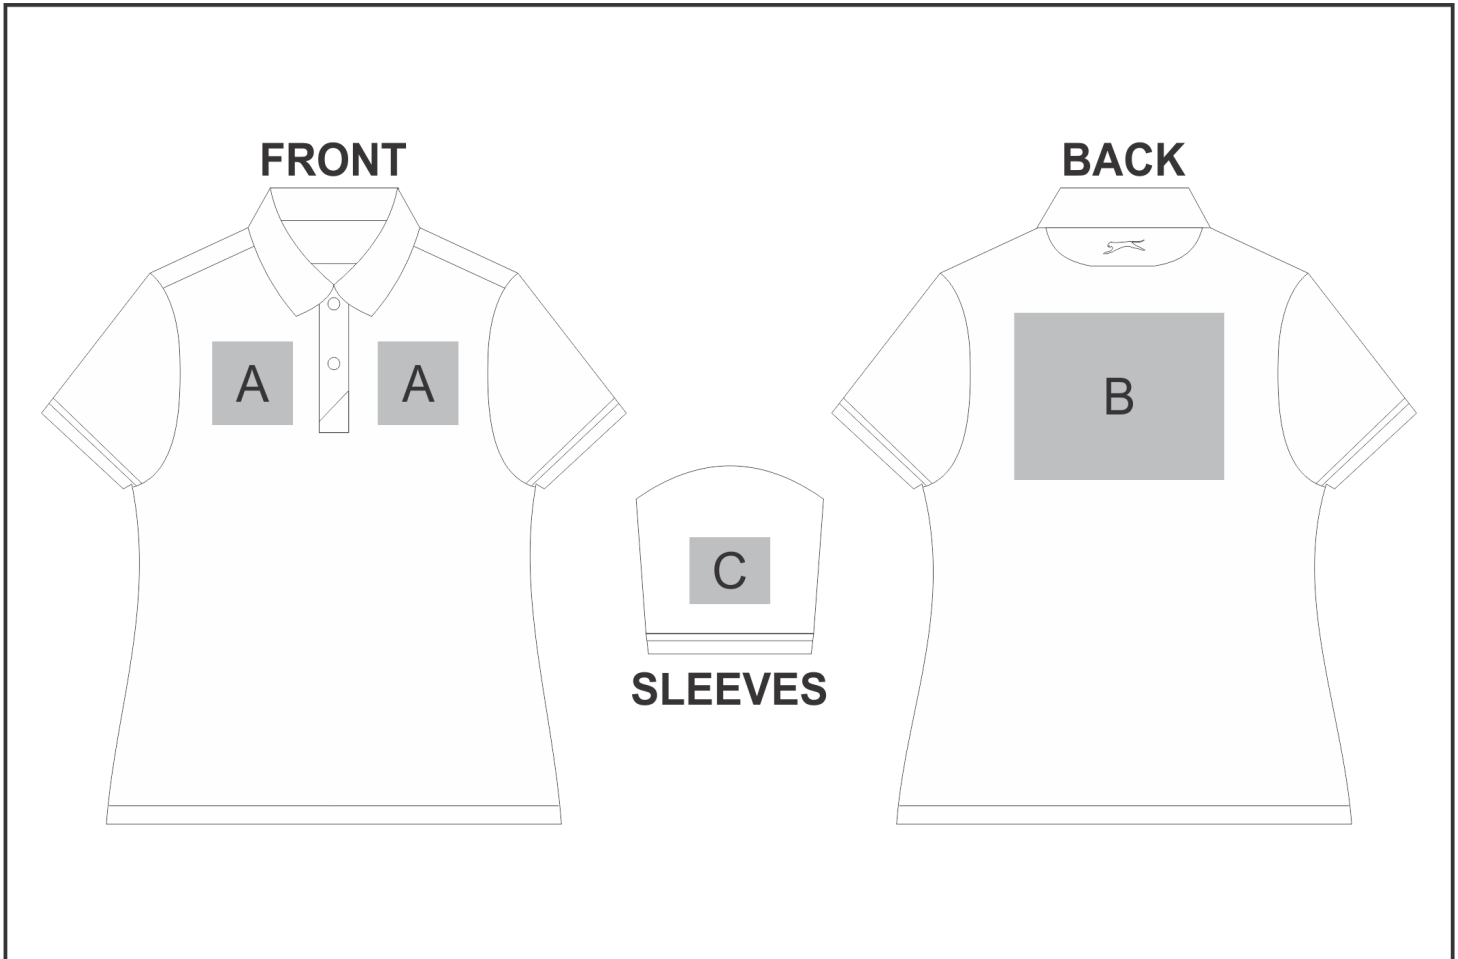

SLAZ-11417

Ladies Cypress Golf Shirt

Also available in
**LOGO
24**
Check Logo24
guide and t's & c's

Need to know:

- Includes 1-Position Embroidery OR 1-Position Digital Transfer OR 1-Position Laser Engraving(setup fees apply)

- **DTC/EMB inclusive Parameters:** Left/Right Chest or Back = 100mm x 100mm

- Laser colour: Tonal

Branding Options:

Position	Branding Method (Branding Code)	No. of Colours	Dimension
A	Embroidery (EM-CLOTHING)	N/A	100mm wide x 100mm high
A	Digital Transfer Clothing A6 (DTC-A6)	Full Colour	100mm wide x 100mm high
A	Screen Print (SA)	6 Colours	100mm wide x 80mm high
A	Laser Engraving (LG)	N/A	100mm wide x 80mm high

B	Embroidery (EM-CLOTHING)	N/A	200mm wide x 200mm high
B	Digital Transfer Clothing A6 (DTC-A6)	Full Colour	105mm wide x 148mm high
B	Digital Transfer Clothing A5 (DTC-A5)	Full Colour	210mm wide x 148mm high

B	Screen Print (SA)	6 Colours	260mm wide x 200mm high
C	Embroidery (EM-CLOTHING)	N/A	50mm wide x 50mm high
C	Digital Transfer Clothing A6 (DTC-A6)	Full Colour	50mm wide x 50mm high
C	Screen Print (SA)	6 Colours	60mm wide x 60mm high
C	Laser Engraving (LG)	N/A	100mm wide x 60mm high